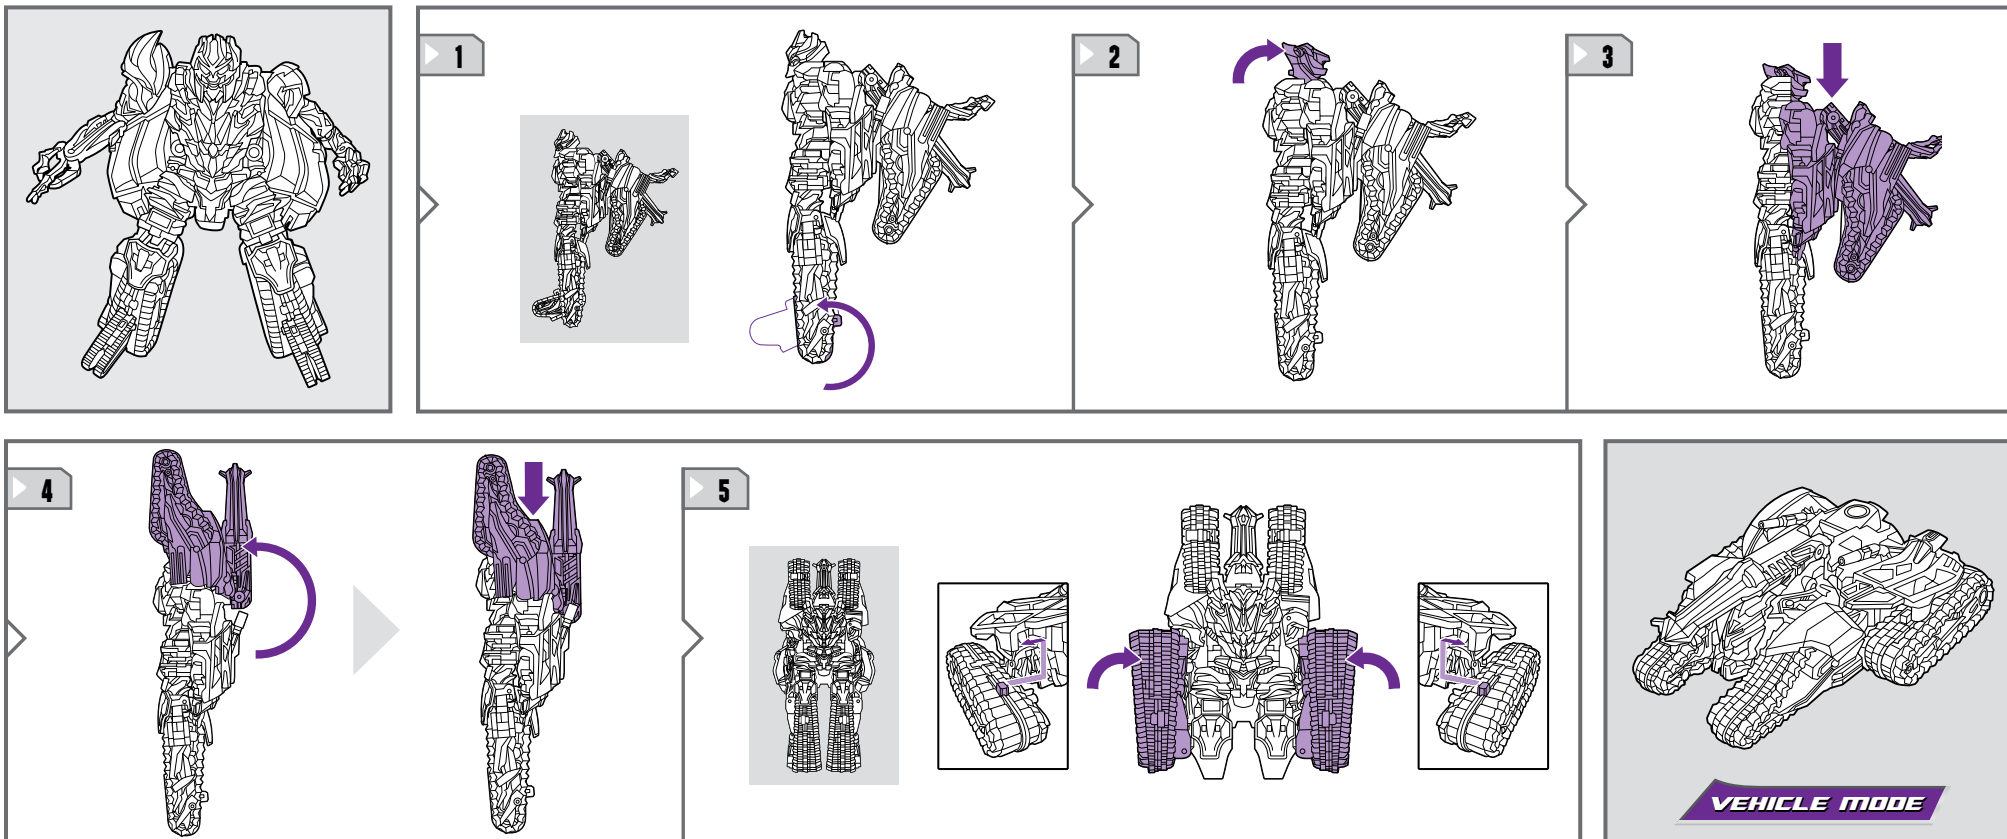

CHANGING TO VEHICLE