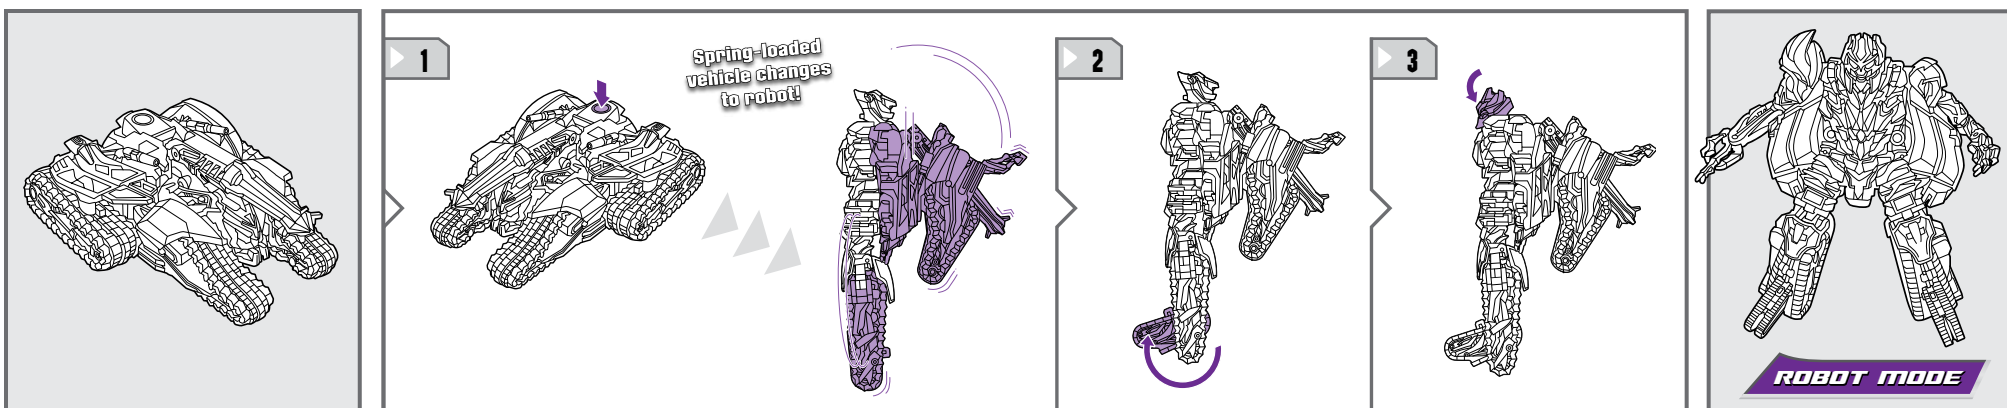

CHANGING TO ROBOT

Some poses may require hand support.

© 2009 DreamWorks LLC and Paramount Pictures Corporation.
© 2009 Hasbro. All Rights Reserved.
TM & © denote U.S. Trademarks.
Manufactured under license from Tomy Company, Ltd.

Retain instructions for future reference.

DREAMWORKS PICTURES

P/N 7032350000

Not suitable for children under 3 years because of small parts - choking hazard.